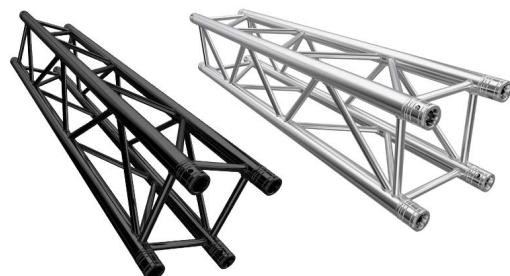

**Global
Truss**